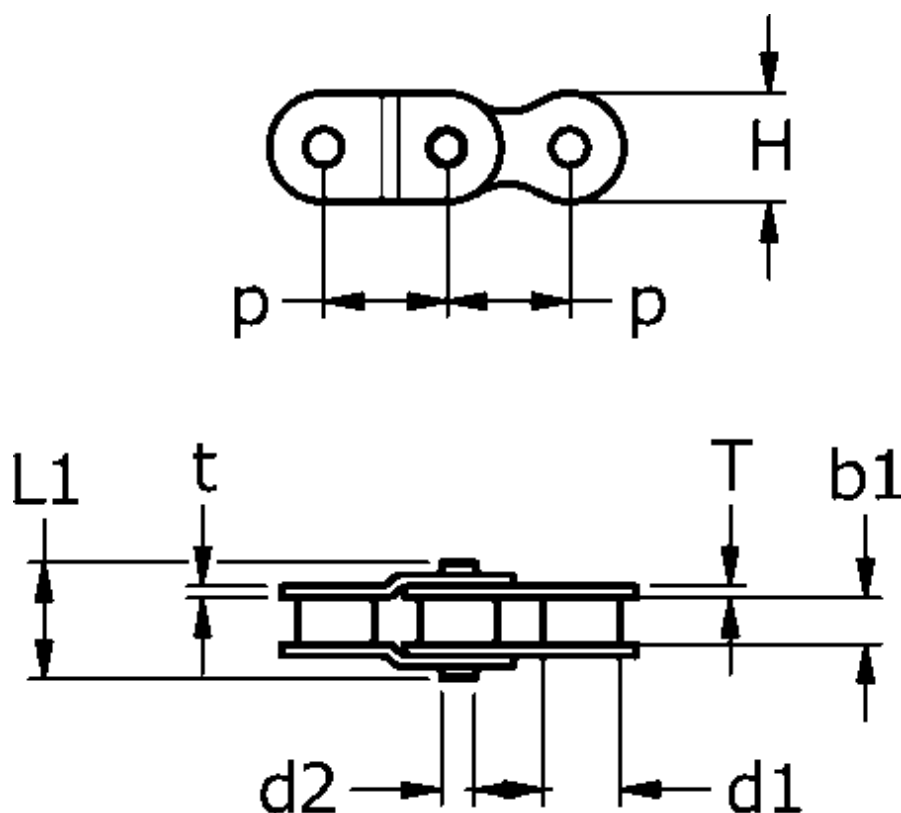

Article number: 61370235100008

Description: Tsubaki 06 B-1 Simplex double cranked link 2POL
Neptune.

Note: 06 B-1

Measures

b1 = 5.72
d1 = 6.35
d2 = 3.27
H = 8.20
L1 = 11.43
P = 9.525
T = 1.30
t = 1.00